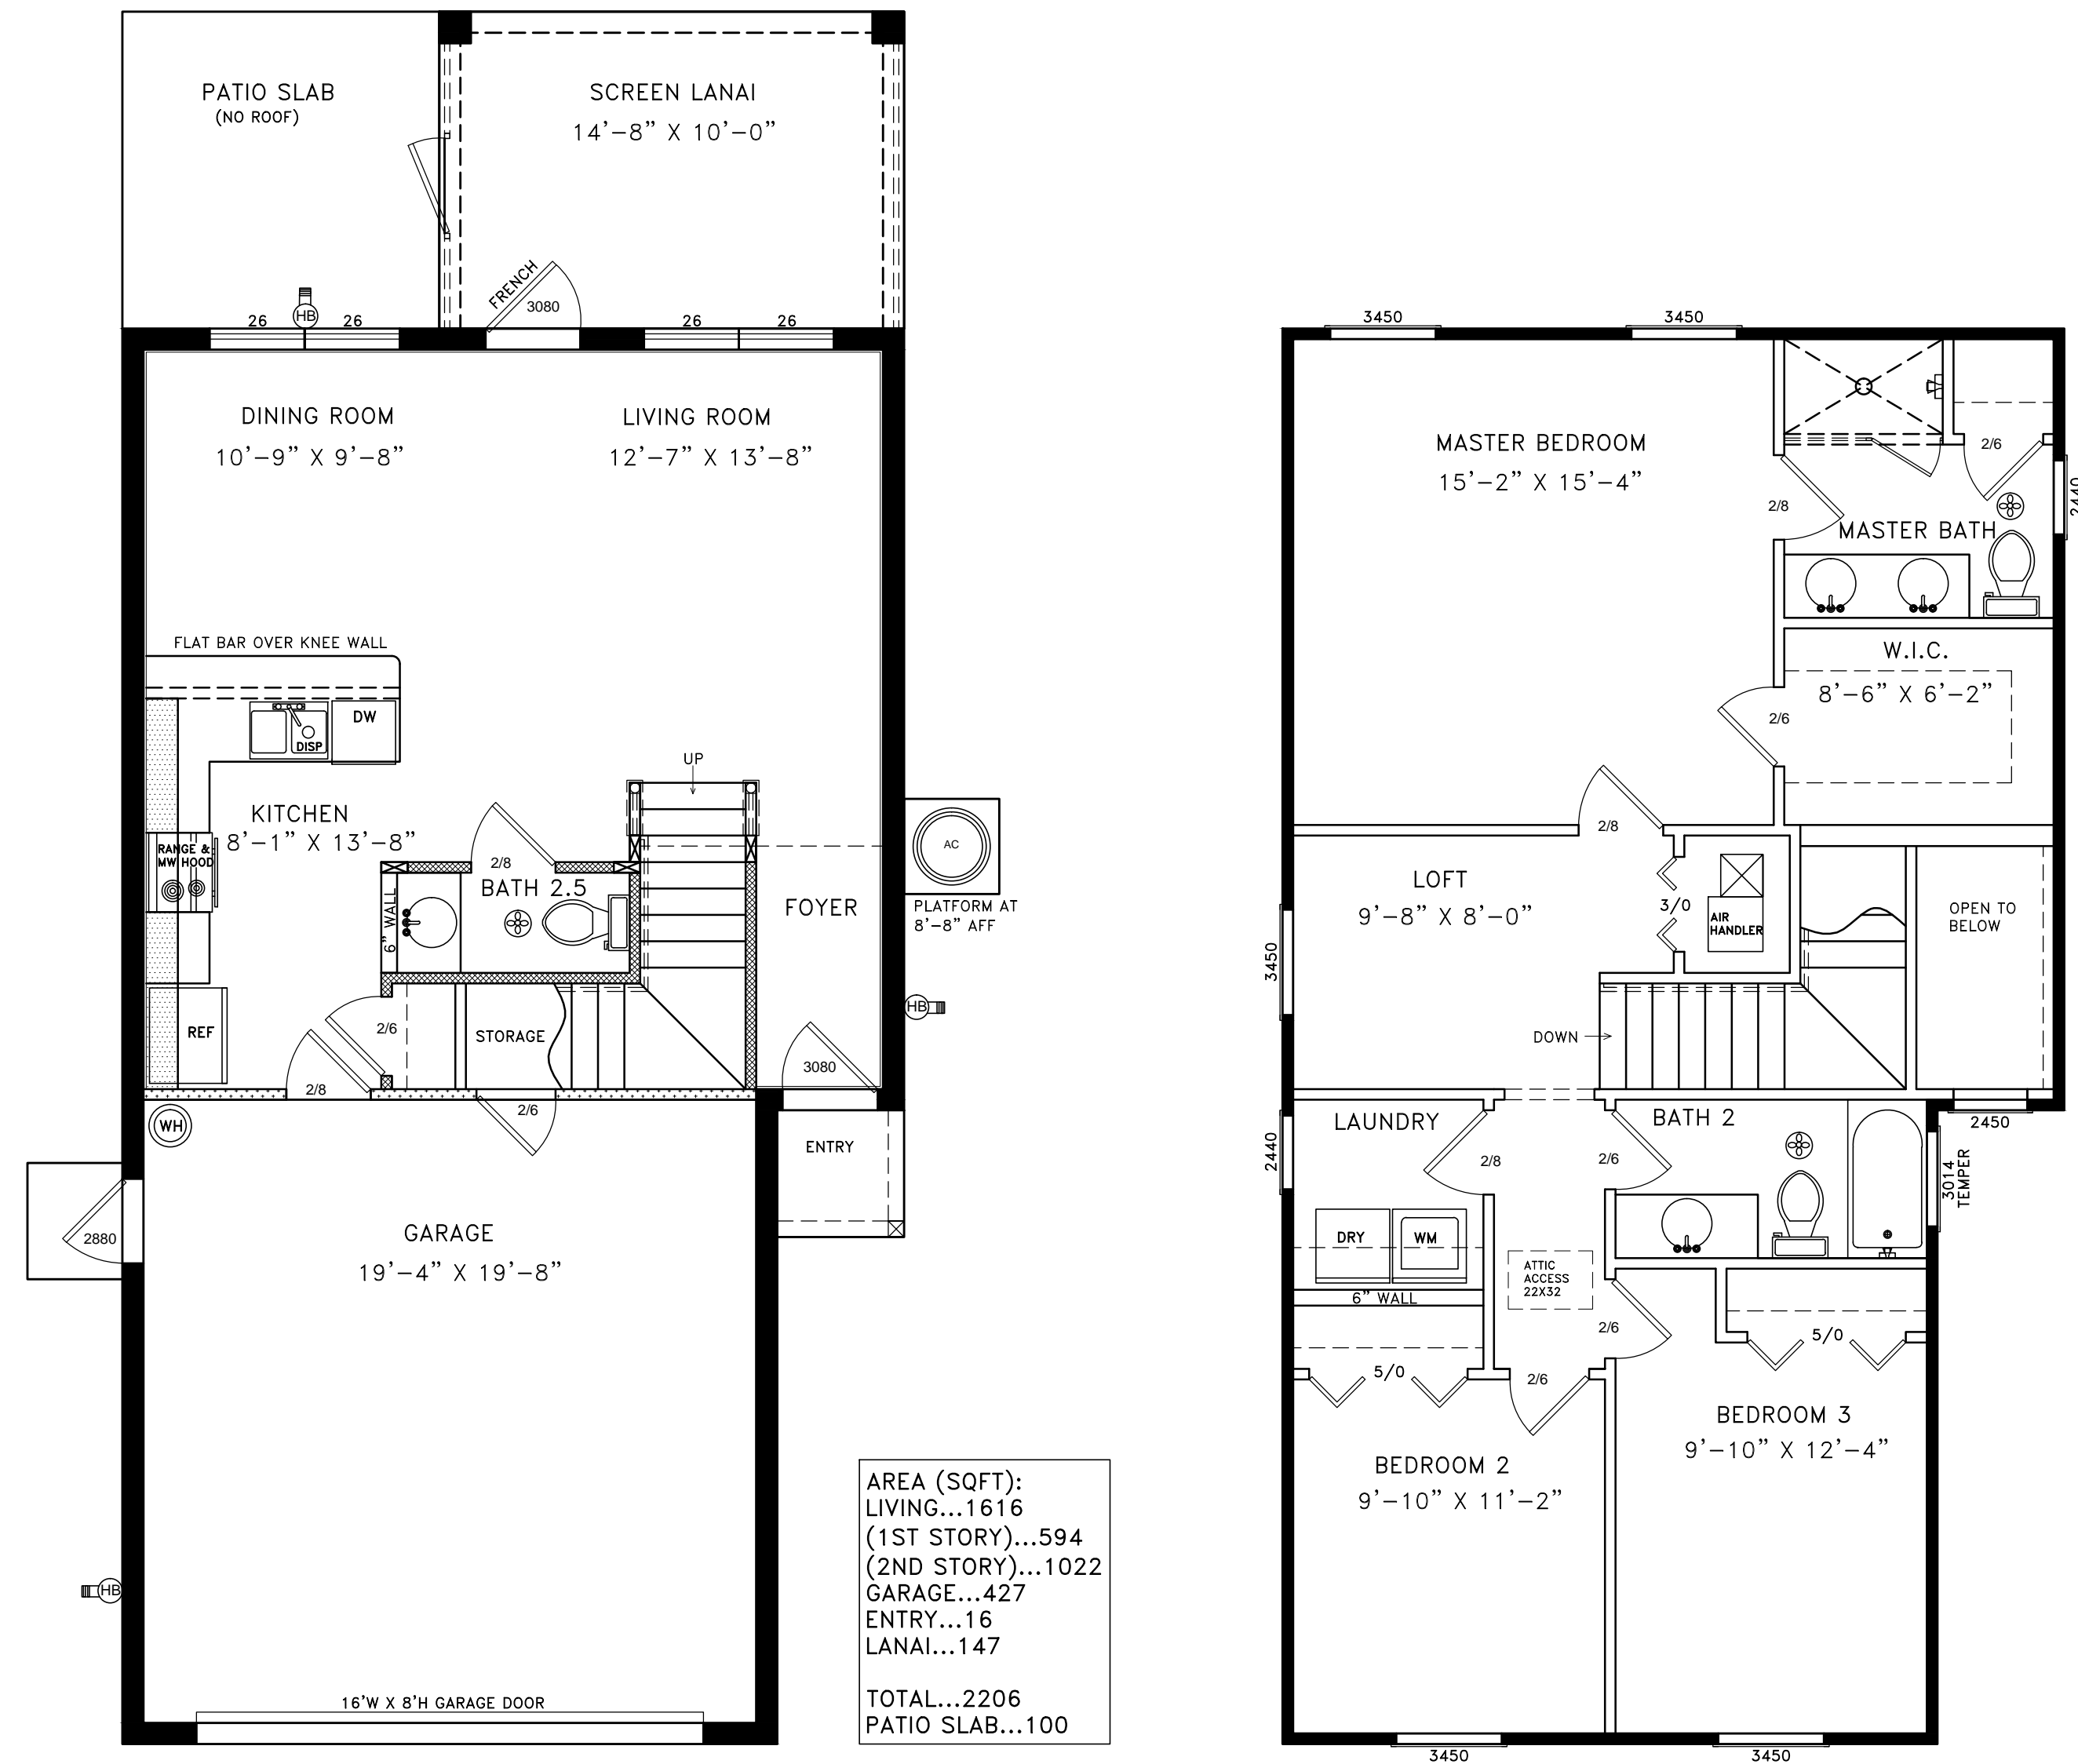

THE MONTICELLO (24'-8"W X 54'-8"D)
 © COPYRIGHT TRINITY DRAFTING LLC

1ST STORY

2ND STORY

THE MONTICELLO (24'-8"W X 54'-8"D)
 © COPYRIGHT TRINITY DRAFTING LLC