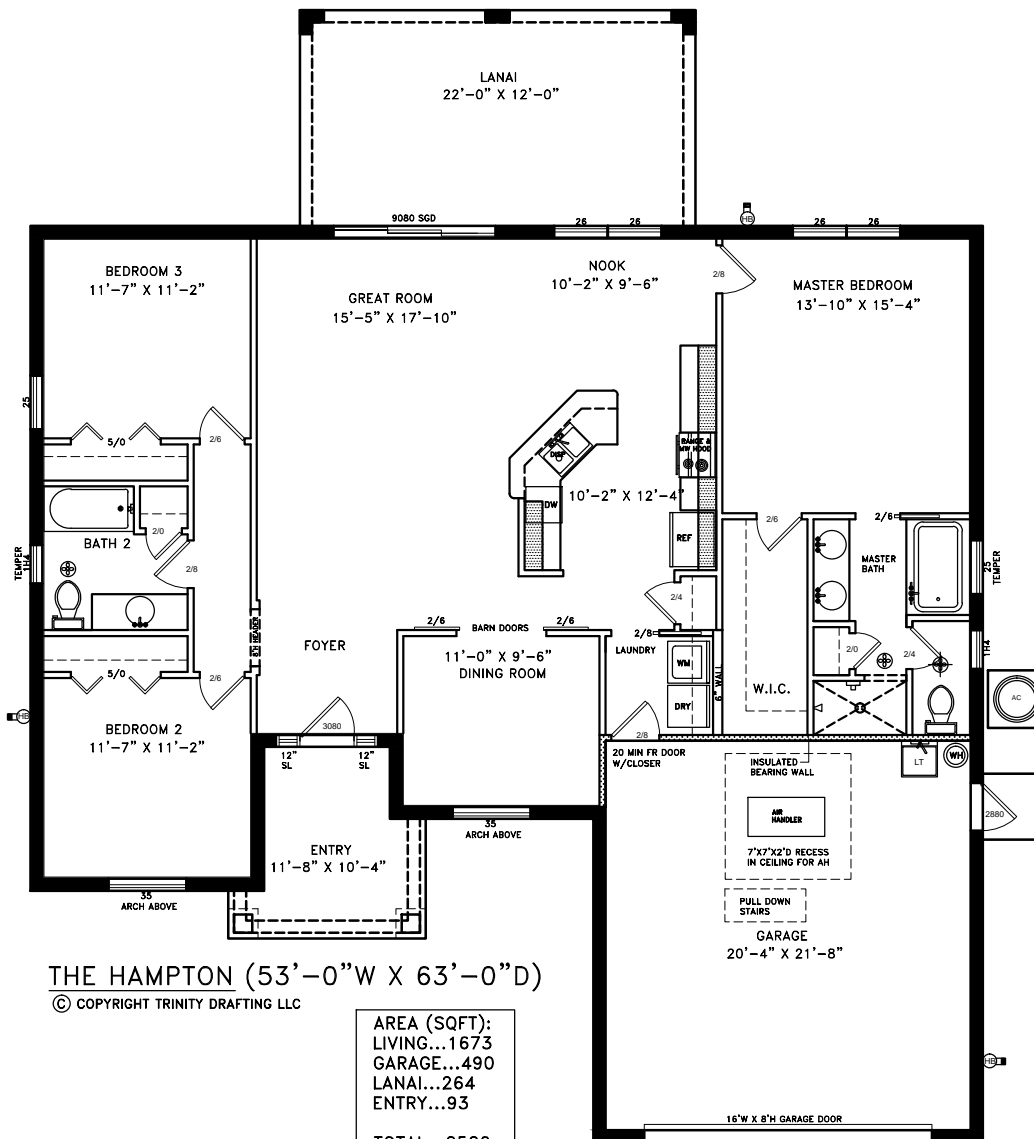

THE HAMPTON (53'-0"W X 63'-0"D)
 © COPYRIGHT TRINITY DRAFTING LLC

THE HAMPTON (53'-0"W X 63'-0"D)
 © COPYRIGHT TRINITY DRAFTING LLC

AREA (SQFT):
LIVING...1673
GARAGE...490
LANAI...264
ENTRY...93
TOTAL...2520