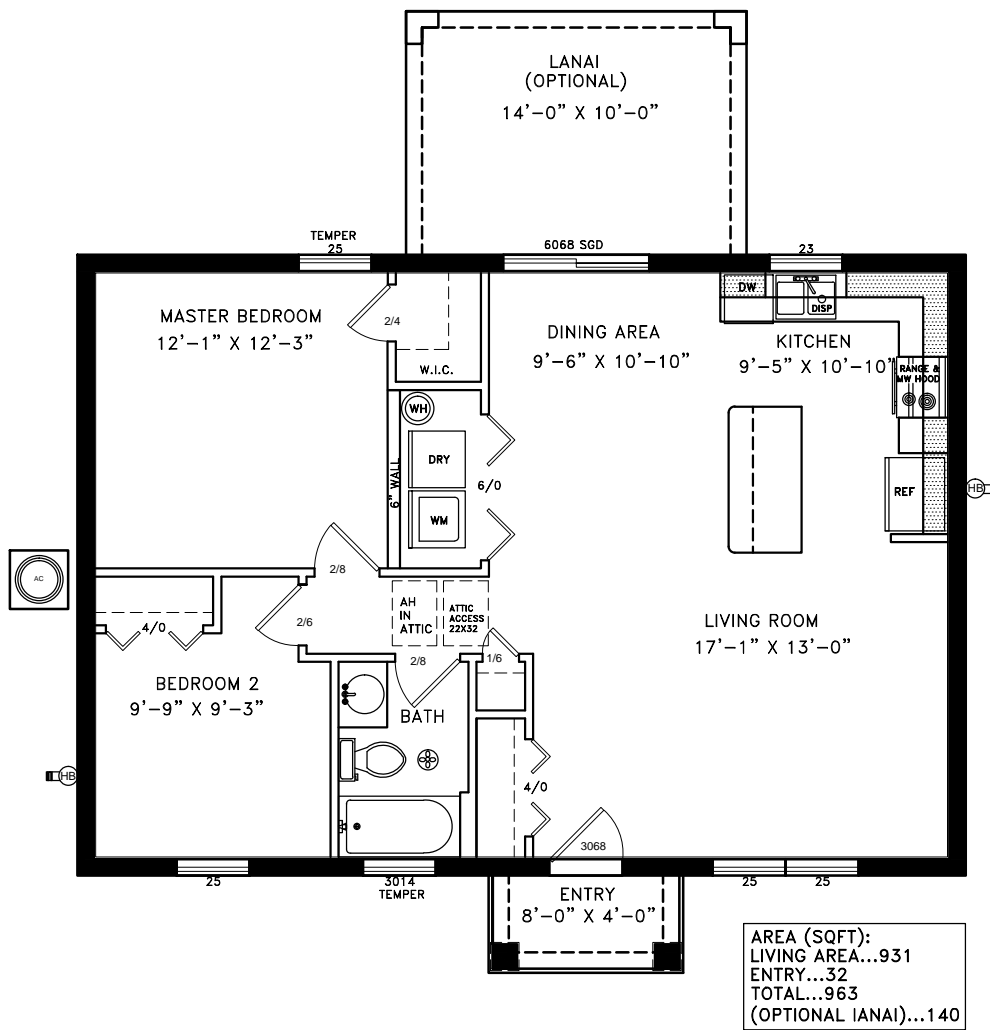

THE FORT MYERS (36'-6"W X 39'-6"D)
 © COPYRIGHT TRINITY DRAFTING LLC

THE FORT MYERS (36'-6"W X 29'-6"D)
 © COPYRIGHT TRINITY DRAFTING LLC